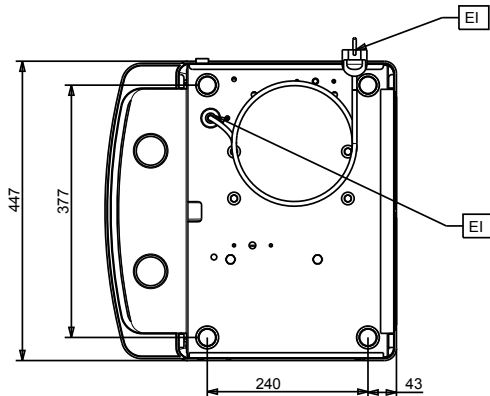

Top

Frozen
Frozen granita, creams and soft-ice cream dispenser with 2 bowls

The company reserves the right to make modifications to the products without prior notice. All information correct at time of printing.

2024.07.03