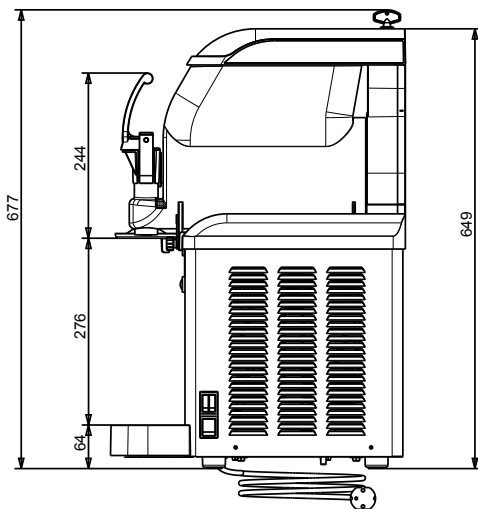

Electrolux
PROFESSIONAL

Frozen Frozen granita, creams and soft-ice cream dispenser with 2 bowls

Electric

Supply voltage:

562515 (GT2PR290) 220-240 V/1 ph/50 Hz

Electrical power max.:

0.63 kW

Key Information:

External dimensions, Width: 450 mm

External dimensions, Depth: 435 mm

External dimensions, Height: 650 mm

Net weight: 46 kg

Sustainability

Refrigerant type: R290

Refrigerant weight: 102 g

Side

Top

Frozen
Frozen granita, creams and soft-ice cream dispenser with 2 bowls

The company reserves the right to make modifications to the products without prior notice. All information correct at time of printing.

2024.07.03