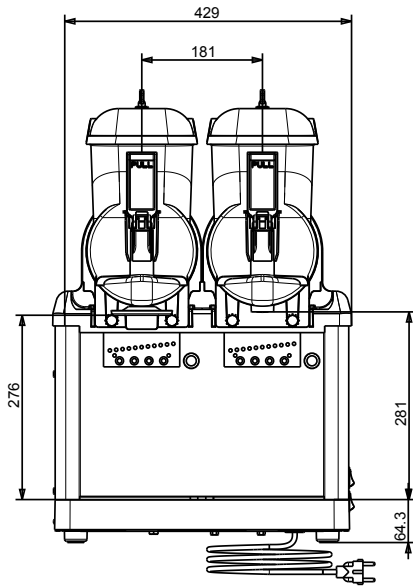

Side

Electrolux
PROFESSIONAL

Frozen Frozen granita, creams and soft-ice cream dispenser with 2 bowls

Front

Electric

Supply voltage:

562515 (GT2PR290) 220-240 V/1 ph/50 Hz

Electrical power max.:

0.63 kW

Key Information:

External dimensions, Width: 450 mm

External dimensions, Depth: 435 mm

External dimensions, Height: 650 mm

Net weight: 46 kg

Sustainability

Refrigerant type: R290

Refrigerant weight: 102 g